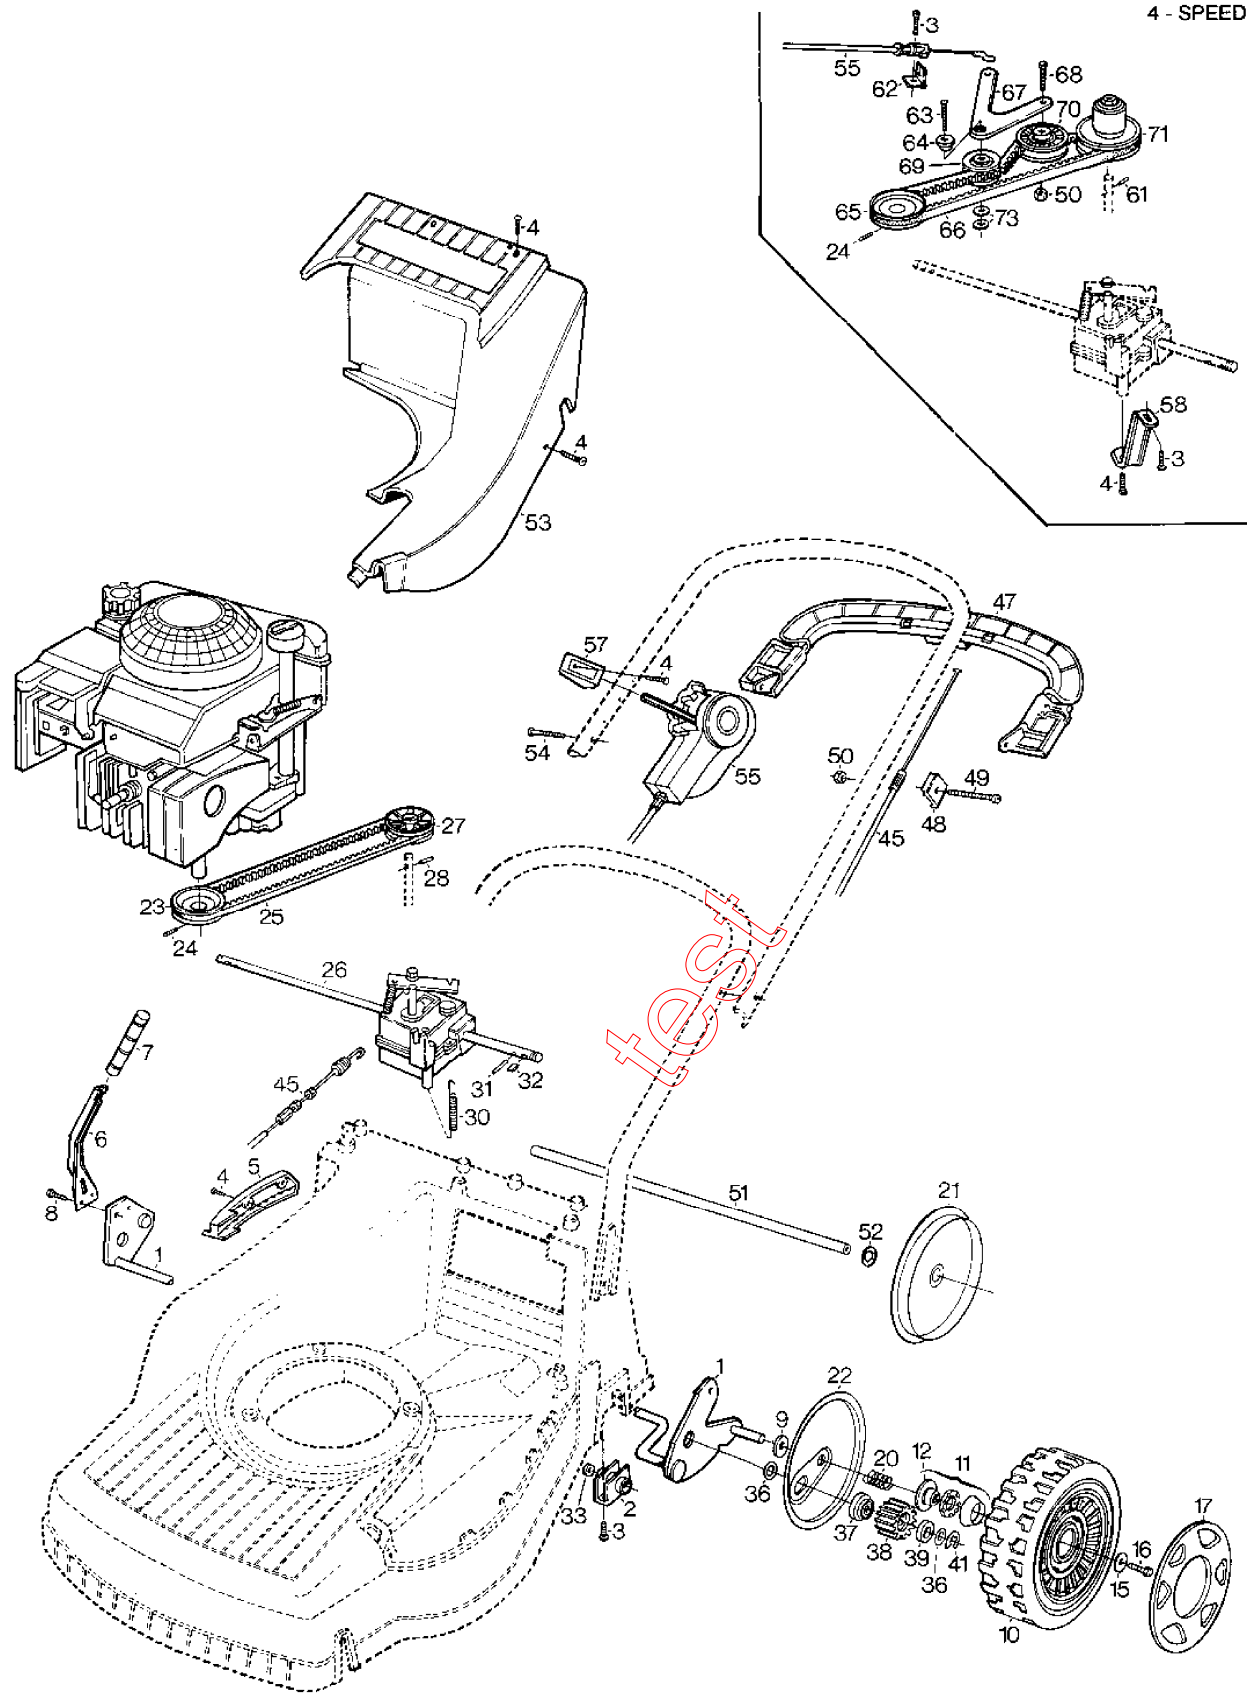

## Section: TURBO 48-48S-48SE TRANSMISSION

Pos.	Quantity	Spare part No				Description	Kit	Notes	New
		5802							
	5188	5202	5488	5489					
	5588	5288	5888	5889					
1	1	1	1	1	1111-2808-01		Rear axle		
2	2	2	2	2	1111-2814-01		Bushing		
3	4	4	6	6	9947-0616-16		Screw		
4	5	5	7	7	9838-9522-12		Screw		
5	1	1	1	1	1111-2798-01		Height adj.quadrant		
6	1	1	1	1	1111-2816-01		Height adj.lever		
7	1	1	1	1	1111-2817-01		Lever knob		
8	2	2	2	2	9943-0612-16		Screw		
9	2				9699-0037-02		Washer		
10	2	2	2	2	1111-2665-01		Wheel assy		
11	1	1	1	1	1111-9047-01		.Ball bearing kit		
12	2	2	2	2	1111-1184-01		. .Bearing cone		
15	2	2	2	2	9699-0100-02		Washer		
16	2	2	2	2	9943-0612-16		Screw		
17	2	2	2	2	1111-3085-01		Hub cap-yellow		
17			1	1	1111-3085-03		Hub cap-white		
17	2	2	2	2	1111-3085-05		Hub cap-blue		
20	2	2	2	2	1111-3060-01		Spring		
21	2				1111-2782-01		Wheel cover		
22		2	2	2	1111-2561-01		Cover plate		
23		1			1111-2915-01		Engine belt pulley		
24		1	1	1	9910-0612-16		Set screw		
25		1			1111-9061-01		V-belt		
26		1	1	1	1111-3046-01		Transmission		
27		1			1111-3047-01		Belt pulley		
28		1			9594-0235-00		Pin		
30		1			1111-2822-01		Tension spring		
31		2	2	2	1111-2382-01		Pin		
32		2	2	2	1111-2827-01		Drive key		
33		2	2	2	9404-0083-00		Seal ring		
36		4	4	4	9695-0013-00		Washer		
37		2	2	2	1111-2829-01		Lock washer		
38		2	2	2	1111-3075-01		Pinion-plastic whee		
39		2	2	2	1111-2830-01		Support washer		
41		2	2	2	9652-0010-04		Snap ring		
45		1	1	1	1111-2967-01		Clutch cable		
47		1	1	1	1111-2954-01		Control handle		
48	1	1	1	1	1111-2969-01		Cable attachment		
49		1	1		9948-0660-16		Screw	L = 60 mm	
49	1	1	1	1	9948-0640-16		Screw	L = 40 mm	
50	1	1	2	2	9747-0631-02		Lock nut		
51	1				1111-2924-01		Shaft		
52	2				9675-0017-02		Lock washer		
53	1	1	1	1	1111-2794-01		Cover-yellow		
53	1	1	1	1	1111-2794-12		Cover-grey		
53			1	1	1111-2794-04		Cover-red		
54		2	1		9838-9540-12		Screw		
55		1	1		1111-2971-01		Variator control		
57		1	1		1111-2941-01		.Knob		
58		1	1		1111-2943-01		Bracket		
61		1	1		9594-0026-00		Locating pin		
62		1	1		1111-2469-01		Attachment		
63		1	1		9943-0650-16		Screw		
64		1	1		1111-2423-01		Spacer		
65		1	1		1111-2433-01		Engine belt pulley		
66		1	1		1111-9065-01		V-belt		
67		1	1		1111-2942-01		Tension arm		
68		1	1		9997-0630-12		Screw		
69		1	1		1111-2747-01		Tension roller		
70		1	1		1111-2746-01		Belt pulley		
71		1	1		1111-3001-01		Variator assy		
73		2	2		9699-0060-02		Flat washer		